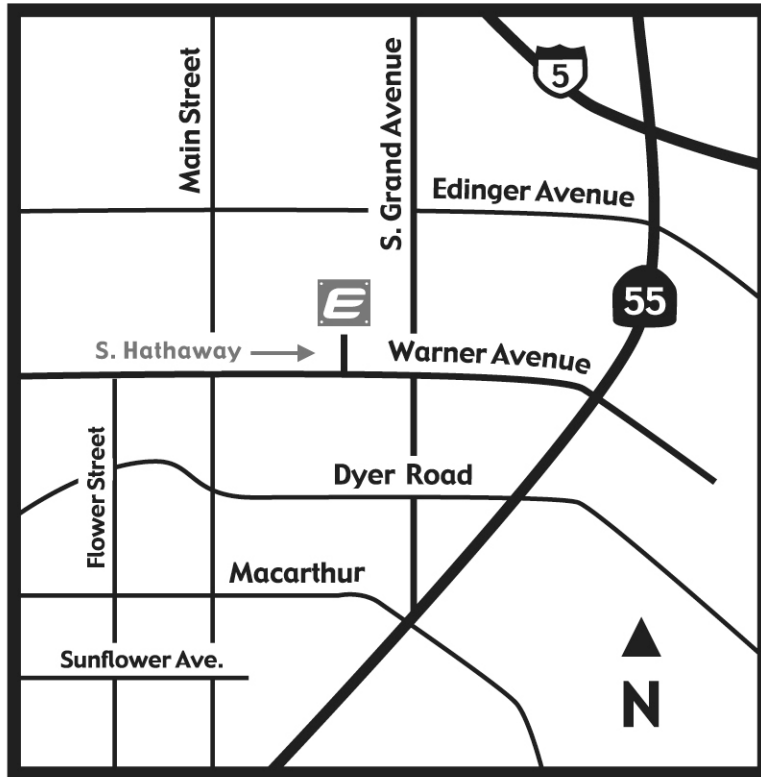

EMBEE

P E R F O R M A N C E

2168 South Hathaway Street • Santa Ana, CA 92705

714-546-6907

• 55 NORTH •

Exit Dyer Road
Left on Dyer Road
Right on Grand Avenue
Left on Warner
Right on S. Hathaway

• 55 SOUTH •

Exit Dyer Road
Right on Grand Avenue
Left on Warner
Right on S. Hathaway