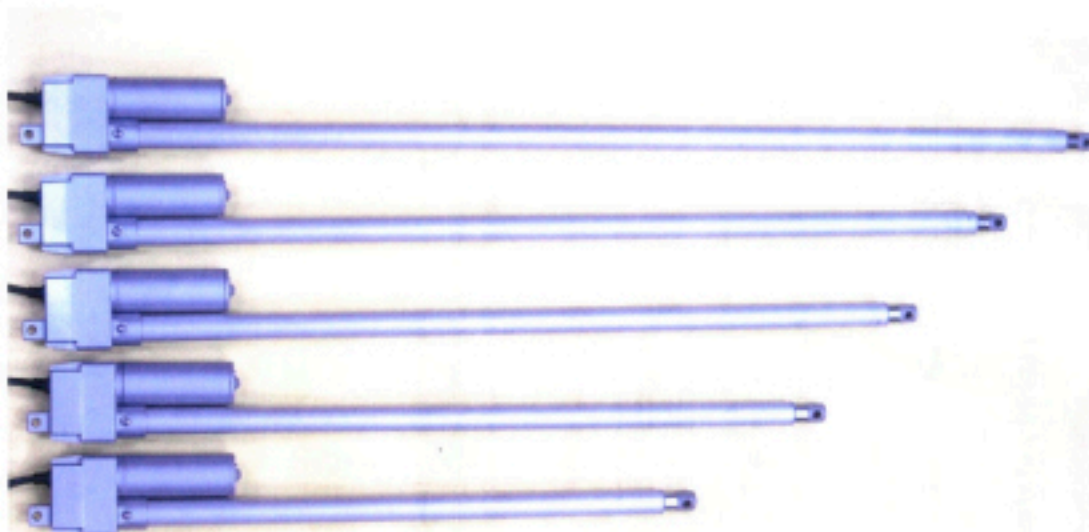

Actuator

Distributed by: