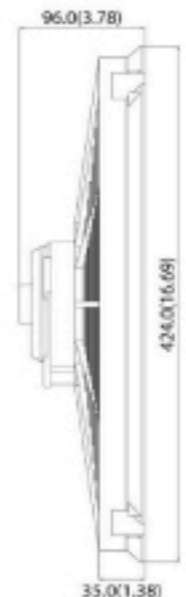

2005 PRODUCT CATALOG

NEW!

Distributed by:

2168 S. Hathaway Street • Santa Ana, Ca 92705
PH: 714-546-6907 • Fax: 714-546-6979
www.embeepformance.com

Electric Cooling Fan

NEW!

Universal Curve Blade Type

- WP0464 16" 12V, Reversible
- WP0464C 16" 12V, Reversible w/Chrome Breaket
- WP0466 14" 12V, Reversible
- WP0466C 14" 12V, Reversible w/Chrome Breaket

Universal Straight Blade Type

- WP0463 16" 12V, Reversible
- WP0463C 16" 12V, Reversible w/Chrome Breaket
- WP0465 14" 12V, Reversible
- WP0465C 14" 12V, Reversible w/Chrome Breaket

NEW!

Universal 5 Blade Type

Transmission Cooler

Trans coolers will be available in Chrome, Blue & Red

- WP0050 Trans Cooler, 12"
- WP0052 Trans Cooler, 18"
- WP0054 Alum Trans Cooler, 12" Chrome Dual Hole One Side Partition, Npt 1/4"
- WP0054-1 Alum Trans Cooler, 12" Blue Anodized Dual Hole One Side Partition, Npt 1/4"
- WP0054-2 Alum Trans Cooler, 12" Red Anodized Dual Hole One Side Partition, Npt 1/4"