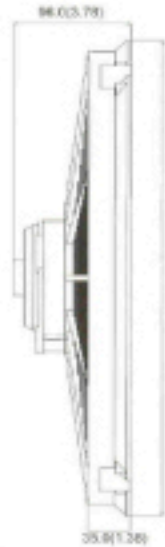

2005 PRODUCT CATALOG

NEW!

Distributed by:

2168 S. Hathaway Street • Santa Ana, Ca 92705
PH: 714-546-6907 • Fax: 714-546-6979
www.embeepformance.com

Electric Cooling Fan

NEW!

Universal Curve Blade Type

- WP0464 16" 12V, Reversible
- WP0464C 16" 12V, Reversible w/Chrome Breaket
- WP0466 14" 12V, Reversible
- WP0466C 14" 12V, Reversible w/Chrome Breaket

Universal Straight Blade Type

- WP0463 16" 12V, Reversible
- WP0463C 16" 12V, Reversible w/Chrome Breaket
- WP0465 14" 12V, Reversible
- WP0465C 14" 12V, Reversible w/Chrome Breaket

NEW!

Universal 5 Blade Type

- WP0467 12" 5 Blade Heavy Duty
- WP0468 11" 5 Blade Heavy Duty

NEW!

Distributed by:

2168 S. Hathaway Street • Santa Ana, Ca 92705
 PH: 714-546-6907 • Fax: 714-546-6979
www.embeepformance.com

FLEXIKOOL

- Does not restrict water or air flow
- Ribbed design increases cooling capacity
- Won't freeze or crack
- Helps prevent overheating & potential engine rebuilding costs
- Reduces Installation time & maintenance costs
- Bends any angle to help eliminate use of elbows
- Reduces number of joints needed
- Operates where conventional fixed pipe connections wear or fail
- Flexes where rigid silicone hoses won't

Transmission Cooler

Trans coolers will be available in Chrome, Blue & Red

- WP0050 Trans Cooler, 12"
- WP0052 Trans Cooler, 18"
- WP0054 Alum Trans Cooler, 12" Chrome Dual Hole One Side Partition, Npt 1/4"
- WP0054-1 Alum Trans Cooler, 12" Blue Anodized Dual Hole One Side Partition, Npt 1/4"
- WP0054-2 Alum Trans Cooler, 12" Red Anodized Dual Hole One Side Partition, Npt 1/4"